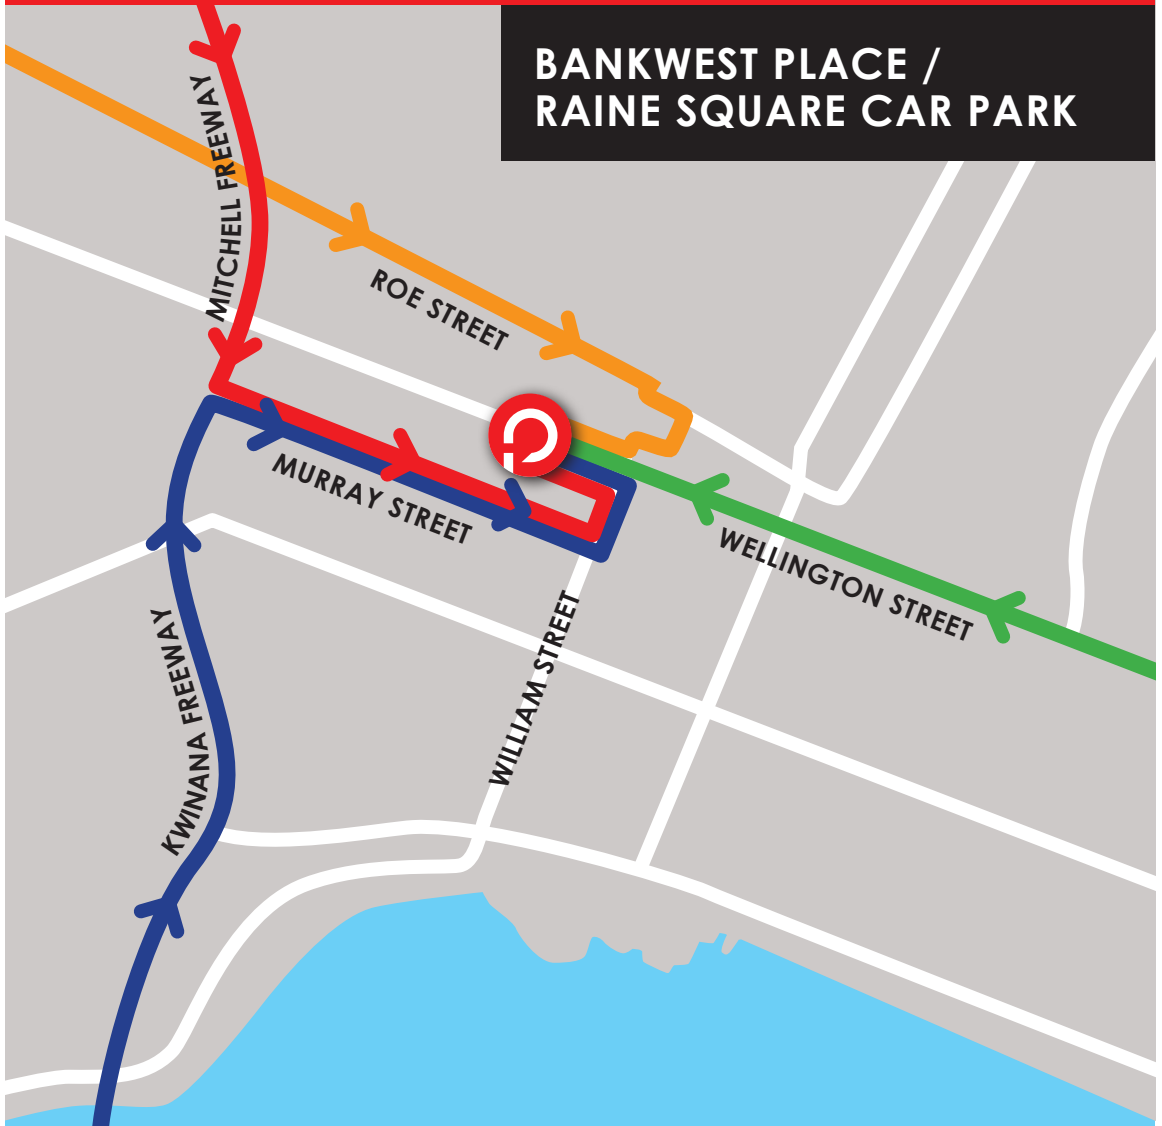

## BANKWEST PLACE / RAINE SQUARE CAR PARK

**DUE TO WELLINGTON STREET ROADWORKS -  
SEE ALTERNATIVES TO RAINE SQUARE CAR PARK**

**PARKWISE**  
THE SMART PLACE TO PARK

for further enquiries contact  
Ahmad at [ahmad@parkwise.com.au](mailto:ahmad@parkwise.com.au)